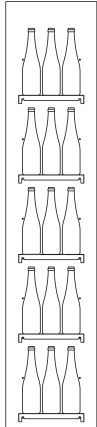

brera
Your best display!

K526/01
60000600

Kit no. 5 ripiani inox (SR5/01)
Capacità: no. 160 bottiglie

*Kit no. 5 stainless steel shelves (SR5/01)
Capacity: no. 160 bottles*

*Kit no. 5 étagères en acier inox (SR5/01)
Capacité: no. 160 bouteilles*