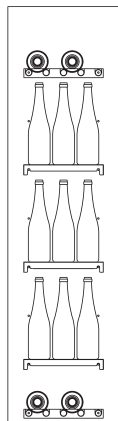

brera

Your best display!

K522/01
60000500

Kit no. 4 ripiani inox (SR5/01)
Capacità: no. 128 bottiglie

Kit no. 4 stainless steel shelves (SR5/01)
Capacity: no. 128 bottles

Kit no. 4 étagères en acier inox (SR5/01)
Capacité: no. 128 bouteilles

K522/02
60000510

Kit no. 3 ripiani inox (SR5/01)
+ no. 2 strutture tubi inox (ST5/02)
Capacità: no. 108 bottiglie

Kit no. 3 stainless steel shelves (SR5/01)
+ no. 2 s/s bottle-handling tubes (ST5/02)
Capacity: no. 108 bottles

Kit no. 3 étagères en acier inox (SR5/01)
+ no. 2 tuyaux en acier inox (ST5/02)
Capacité: no. 108 bouteilles

K522/03
60000520

Kit no. 3 ripiani inox (SR5/01)
+ no. 2 ripiani bottiglie inclinate (SI5/04)
Capacità: no. 110 bottiglie

WL

H 220

K522/04
60000530

Kit no. 2 ripiani inox (SR5/01)
+ no. 4 strutture culle in plexiglas (SC5/03)
Capacità: no. 92 bottiglie

Kit no. 2 stainless steel shelves (SR5/01)
+ no. 4 plexiglas flat bottle-handlings (SC5/03)
Capacity: no. 92 bottles