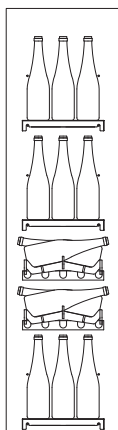

brera

Your best display!

K522/01
60000500

Kit no. 4 ripiani inox (SR5/01)
Capacità: no. 128 bottiglie

Kit no. 4 stainless steel shelves (SR5/01)
Capacity: no. 128 bottles

Kit no. 4 étagères en acier inox (SR5/01)
Capacité: no. 128 bouteilles

K522/02
60000510

Kit no. 3 ripiani inox (SR5/01)
+ no. 2 strutture tubi inox (ST5/02)
Capacità: no. 108 bottiglie

Kit no. 3 stainless steel shelves (SR5/01)
+ no. 2 s/s bottle-handling tubes (ST5/02)
Capacity: no. 108 bottles

Kit no. 3 étagères en acier inox (SR5/01)
+ no. 2 tuyaux en acier inox (ST5/02)
Capacité: no. 108 bouteilles

K522/03
60000520

Kit no. 3 ripiani inox (SR5/01)
+ no. 2 ripiani bottiglie inclinate (SI5/04)
Capacità: no. 110 bottiglie

WL

H 220

K522/04
60000530

Kit no. 2 ripiani inox (SR5/01)
+ no. 4 strutture culle in plexiglas (SC5/03)
Capacità: no. 92 bottiglie

Kit no. 2 stainless steel shelves (SR5/01)
+ no. 4 plexiglas flat bottle-handlings (SC5/03)
Capacity: no. 92 bottles