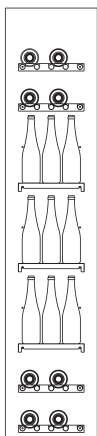

K522/02
60000510

Kit no. 3 ripiani inox (SR5/01)
+ no. 2 strutture tubi inox (ST5/02)
Capacità: no. 108 bottiglie

Kit no. 3 stainless steel shelves (SR5/01)
+ no. 2 s/s bottle-handling tubes (ST5/02)
Capacity: no. 108 bottles

WL

H 220

K522/04
60000530

Kit no. 2 ripiani inox (SR5/01)
+ no. 4 strutture culle in plexiglas (SC5/03)
Capacità: no. 92 bottiglie

Kit no. 2 stainless steel shelves (SR5/01)
+ no. 4 plexiglas flat bottle-handlings (SC5/03)
Capacity: no. 92 bottles

Kit no. 2 stainless steel shelves (SR5/01)
+ no. 2 plexiglas flat bottle-handlings (SC5/03)
+ no. 2 inclined bottle-handlings (SI5/04)
Capacity: no. 92 bottles

Kit no. 2 étagères en acier inox (SR5/01)
+ no. 2 berceaux bouteilles horizontaux en plexiglas (SC5/03)
+ no. 2 étagère en plexiglas incliné (SI5/04)
Capacité: no. 92 bouteilles

K526/02
60000610

Kit no. 3 ripiani inox (SR5/01)
+ no. 4 strutture tubi inox (ST5/02) Capacità:
no. 120 bottiglie

*Kit no. 3 stainless steel shelves (SR5/01)
+ no. 4 s/s bottle-handling tubes (ST5/02)
Capacity: no. 120 bottles*