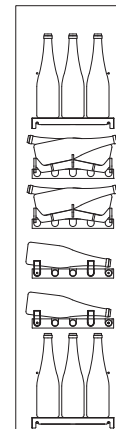

K522/02
60000510

Kit no. 3 ripiani inox (SR5/01)
+ no. 2 strutture tubi inox (ST5/02)
Capacità: no. 108 bottiglie

Kit no. 3 stainless steel shelves (SR5/01)
+ no. 2 s/s bottle-handling tubes (ST5/02)
Capacity: no. 108 bottles

Kit no. 3 stainless steel shelves (SR5/01)
+ no. 2 inclined bottle-handlings (SI5/04)
Capacity: no. 110 bottles

Kit no. 3 étagères en acier inox (SR5/01)
+ no. 2 étagère en plexiglas incliné (SI5/04)
Capacité: no. 110 bouteilles

WL

H 220

K522/04
60000530

Kit no. 2 ripiani inox (SR5/01)
+ no. 4 strutture culle in plexiglas (SC5/03)
Capacità: no. 92 bottiglie

Kit no. 2 stainless steel shelves (SR5/01)
+ no. 4 plexiglas flat bottle-handlings (SC5/03)
Capacity: no. 92 bottles

Kit no. 2 étagères en acier inox (SR5/01)
+ no. 4 berceaux bouteilles horizontaux en plexiglas (SC5/03)
Capacité: no. 92 bouteilles

K522/05
60000540

Kit no. 2 ripiani inox (SR5/01)
+ no. 2 strutture culle in plexiglas (SC5/03)
+ no. 2 ripiani bottiglie inclinate (SI5/04)
Capacità: no. 92 bottiglie