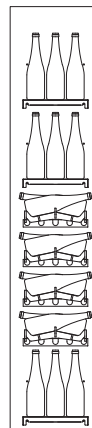

K526/04
60000630

Kit no. 3 ripiani inox (SR5/01)
+ no. 4 ripiani bottiglie inclinate (SI5/04)
Capacità: no. 124 bottiglie

*Kit no. 3 stainless steel shelves (SR5/01)
+ no. 4 inclined bottle-handlings (SI5/04)
Capacity: no. 124 bottles*

*Kit no. 3 étagères en acier inox (SR5/01)
+ no. 4 étagère en plexiglas incliné (SI5/04)
Capacité: no. 124 bouteilles*