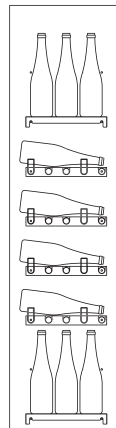

K522/02
60000510

Kit no. 3 ripiani inox (SR5/01)
+ no. 2 strutture tubi inox (ST5/02)
Capacità: no. 108 bottiglie

Kit no. 3 stainless steel shelves (SR5/01)
+ no. 2 s/s bottle-handling tubes (ST5/02)
Capacity: no. 108 bottles

Kit no. 3 étagères en acier inox (SR5/01)
+ no. 2 tuyaux en acier inox (ST5/02)
Capacité: no. 108 bouteilles

K522/03
60000520

Kit no. 3 ripiani inox (SR5/01)
+ no. 2 ripiani bottiglie inclinate (SI5/04)
Capacità: no. 110 bottiglie

Kit no. 3 stainless steel shelves (SR5/01)
+ no. 2 inclined bottle-handlings (SI5/04)
Capacity: no. 110 bottles

Kit no. 3 étagères en acier inox (SR5/01)
+ no. 2 étagère en plexiglas incliné (SI5/04)
Capacité: no. 110 bouteilles

WL

H 220

K522/04
60000530

Kit no. 2 ripiani inox (SR5/01)
+ no. 4 strutture culle in plexiglas (SC5/03)
Capacità: no. 92 bottiglie

Kit no. 2 stainless steel shelves (SR5/01)
+ no. 4 plexiglas flat bottle-handlings (SC5/03)
Capacity: no. 92 bottles