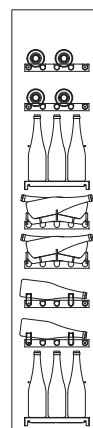

K526/05
60000640

Kit no. 2 ripiani inox (SR5/01)
+ no. 2 strutture culle in plexiglas (SC5/03)
+ no. 2 ripiani bottiglie inclinate (SI5/04)
+ no. 2 strutture tubi inox (ST5/02)
Capacità: no. 104 bottiglie

*Kit no. 2 stainless steel shelves (SR5/01)
+ no. 2 plexiglas flat bottle-handlings
(SC5/03)
+ no. 2 inclined bottle-handlings (SI5/04)
+ no. 2 s/s bottle-handling tubes (ST5/02)
Capacity: no. 104 bottles*

*Kit no. 2 étagères en acier inox (SR5/01)
+ no. 2 berceaux bouteilles horizontaux en
plexiglas (SC5/03)
+ no. 2 étagère en plexiglas incliné (SI5/04)
+ no. 2 tuyaux en acier inox (ST5/02)
Capacité: no. 104 bouteilles*