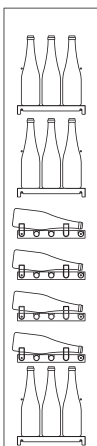

K526/03
60000620

Kit no. 3 ripiani inox (SR5/01)
+ no. 4 strutture culle in plexiglas (SC5/03)
Capacità: no. 124 bottiglie

*Kit no. 3 stainless steel shelves (SR5/01)
+ no. 4 plexiglas flat bottle-handlings (SC5/03)
Capacity: no. 124 bottles*

*Kit no. 3 étagères en acier inox (SR5/01)
+ no. 4 berceaux bouteilles horizontaux en
plexiglas (SC5/03)
Capacité: no. 124 bouteilles*

WL

H 260