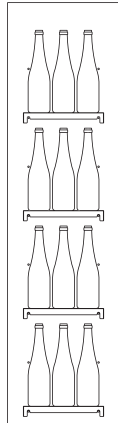

brera

Your best display!

K522/01
60000500

Kit no. 4 ripiani inox (SR5/01)
Capacità: no. 128 bottiglie

Kit no. 4 stainless steel shelves (SR5/01)
Capacity: no. 128 bottles

Kit no. 4 étagères en acier inox (SR5/01)
Capacité: no. 128 bouteilles

K522/02
60000510

Kit no. 3 ripiani inox (SR5/01)
+ no. 2 strutture tubi inox (ST5/02)
Capacità: no. 108 bottiglie

Kit no. 3 stainless steel shelves (SR5/01)
+ no. 2 s/s bottle-handling tubes (ST5/02)
Capacity: no. 108 bottles

Kit no. 3 étagères en acier inox (SR5/01)
+ no. 2 tuyaux en acier inox (ST5/02)
Capacité: no. 108 bouteilles

K522/03
60000520

Kit no. 3 ripiani inox (SR5/01)
+ no. 2 ripiani bottiglie inclinate (SI5/04)
Capacità: no. 110 bottiglie

WL

H 220

K522/04
60000530

Kit no. 2 ripiani inox (SR5/01)
+ no. 4 strutture culle in plexiglas (SC5/03)
Capacità: no. 92 bottiglie

Kit no. 2 stainless steel shelves (SR5/01)
+ no. 4 plexiglas flat bottle-handlings (SC5/03)
Capacity: no. 92 bottles